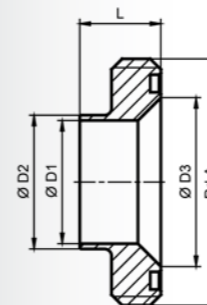

REDUCIR PRIRUBNICA SA NAVOJEM

0340

SMS	D₁	D₂	D₃	A	L	Art.No.
38/25	22.5	25	38	60x1/6"	18	0340038025060.20
51/25	22.5	25	51	70x1/6"	18	0340051025070.20
51/38	35	38	51	70x1/6"	18	0340051038070.20
63.5/25	22.5	25	63.5	85x1/6"	22	0340063025085.20
63.5/38	35	38	63.5	85x1/6"	22	0340063038085.20
63.5/51	48	51	63.5	85x1/6"	22	0340063051085.20
76.1/25	22.5	25	76.1	98x1/6"	25	0340076025098.20
76.1/38	35	38	76.1	98x1/6"	25	0340076038098.20
76.1/51	48	51	76.1	98x1/6"	25	0340076051098.20
76.1/63.5	60.5	63.5	76.1	98x1/6"	25	0340076063098.20
101.6/38	35	38	101.6	132x1/6"	26	0340101038132.20
101.6/51	48	51	101.6	132x1/6"	26	0340101051132.20
101.6/63.5	60.5	63.5	101.6	132x1/6"	26	0340101063132.20
101.6/76.1	72	76.1	101.6	132x1/6"	26	0340101076132.20