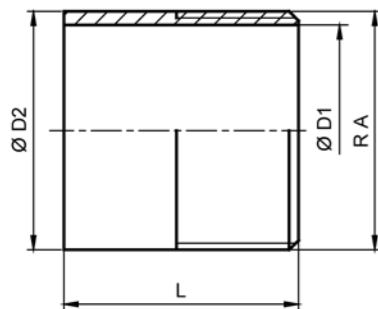

NIPL ZA ZAVARIVANJE

0382

A	D₁	D₂	L	Art.No.
DN 15 1/2"	16.1	21.3	35	0382015021016.20
DN 20 3/4"	21.7	26.9	40	0382020026021.20
DN 25 1"	27.3	33.7	40	0382025033027.20
DN 32 5/4"	36.0	42.4	50	0382032042036.20
DN 40 6/4"	41.9	48.3	50	0382040048041.20
DN 50 2"	53.1	60.3	50	0382050060053.20
DN 65 2 1/2"	68.9	76.1	60	0382065076068.20
DN 80 3"	80.9	88.9	65	0382080088080.20
DN 100 4"	105.3	114.3	70	0382100114105.20