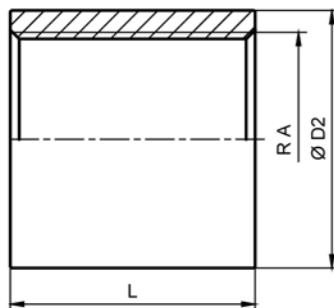

MUF SA CEVNIM NAVOJEM

0383

A	D₂	L	Art.No.
DN 15 1/2"	26.4	34	0383015026021.20
DN 20 3/4"	31.8	36	0383020031026.20
DN 25 1"	39.5	43	0383025039033.20
DN 32 5/4"	48.3	48	0383032048042.20
DN 40 6/4"	54.5	48	0383040054048.20
DN 50 2"	68.3	56	0383050068060.20
DN 65 2 1/2"	82	65	0383065082076.20
DN 80 3"	95	71	0383080095088.20
DN 100 4"	122	83	0383100122114.20

OZNAČAVANJE NERĐAJUĆIH ČELIKA PREMA STANDARDIMA

AISI / W.Nr.	Mehaničke osobine na 20° C				Čvrstoća na povišenim temperaturama				Istezanje na temp. 20-100° C [10-6 · ° C]	Provođljivost toplote na 20° C [W/m · ° C]
	R_{p0.2} [N/mm²]	R_{p1.0} [N/mm²]	R_m [N/mm²]	A5 [%]	100° C [N/mm²]	200° C [N/mm²]	400° C [N/mm²]	600° C [N/mm²]		
304 / 1.4301	210	240	500-700	40	163	137	114	74	17	15
321 / 1.4541	210	240	510-710	35	173	150	129	83	17	15
304L / 1.4306	190	220	480-680	40	148	124	103	59	17	15
316 / 1.4401	220	250	510-710	40	175	148	124	107	16.5	13.5
316L / 1.4404	210	240	490-690	40	164	137	114	94	16.5	13.5
316Ti / 1.4571	220	250	510-710	35	180	159	136		16.5	13.5
316 / 1.4436	220	250	510-710	40	175	148	124	107	16.5	13.5
316L / 1.4435	210	240	490-690	40	164	137	114	94	16.5	13.5

UPOREDNA TABELA KVALITETA

TIPIČAN HEMIJSKI SASTAV

Nerđajući i hemijski postojani čelici	UPOREDNA TABELA KVALITETA						TIPIČAN HEMIJSKI SASTAV				
	DIN	W.Nr	AISI	Avesta	JUS	Ž.Ravni	C	Cr	Ni	Mo	Ostali
Nerđajući i hemijski postojani čelici	X6 Cr13	1.4000	410 S	410 S	Č4170	PK 1	≤ 0.08	12.0-14.0	-	-	-
	X6 Cr17	1.4016	430	430	Č4174	-	≤ 0.08	15.5-17.5	-	-	-
	X20 Cr13	1.4021	420	420 L	Č4172	PK 3	0.17-0.25	12.0-14.0	-	-	-
	X15 Cr13	1.4024	-	-	Č4171	PK 2	0.12-0.17	12.0-14.0	-	-	-
	X30 Cr13	1.4028	420	420 M	Č4173	-	0.28-0.35	12.0-14.0	-	-	-
	X20 CrNi 17-2	1.4057	431	-	Č4570	PK 2 SP	0.14-0.23	15.5-17.5	-	-	-
	X5 CrNi 18-10	1.4301	304	18-8	Č4580	PK 11 EX	≤ 0.07	17.0-19.0	8.5-10.5	-	-
	X2 CrNi 19-11	1.4306	304 L	19-11 L	Č45701	-	≤ 0.03	18.0-20.0	10.0-12.5	-	-
	X12 CrNi 17-7	1.4310	301	17-7	-	-	≤ 0.12	16.0-18.0	6.0-9.0	≤ 0.08	-
	X2 CrNiN 18-10	1.4311	304 LN	18-8 LN	Č45707	-	≤ 0.03	17.0-19.0	8.5-11.05	-	N 0.12-0.22
	X5 CrNiMo 17-12-2	1.4401	316	17-11-2	Č4573	PK12	≤ 0.07	16.5-18.5	10.5-13.5	2.0-2.5	-
	X2 CrNiMo 17-13-2	1.4404	316 L	17-11-2 L	Č45703	-	≤ 0.03	16.5-18.5	11.0-14.0	2.0-2.5	-
	X2 CrNiMoN 17-12-2	1.4406	316 LN	17-11-2 LN	Č45708	-	≤ 0.03	16.5-18.5	10.5-16.5	2.0-2.5	-
	X2 CrNiMo 18-14-3	1.4435	316 L	17-14-2.5 L	Č45704	-	≤ 0.3	17.0-18.5	12.5-15.0	2.5-3.0	-
	X5 CrNiMo 17-13-3	1.4436	316	17-12-2.5	Č45706	-	≤ 0.07	16.5-18.5	11.0-14.0	2.5-3.0	-
	X2 CrNiMoN 22-5-3	1.4462	-	2205	-	-	≤ 0.03	21.0-23.0	4.5-6.5	2.5-3.0	N 0.08-0.2
X6 CrNiTi 18-10	1.4541	321	18-10 Ti	Č4572	PK 11 SP	≤ 0.08	17.0-19.0	9.0-12.0	-	Ti ≥ (5x %C) ≤ 0.8	
X6 CrNiNb 18-10	1.4550	347	-	Č4582	PK 11 NB	≤ 0.08	17.0-19.0	9.0-12.0	-	Nb ≥ (10x %C) ≤ 1.0	
X6 CrNiMoTi 17-12-2	1.4571	316 Ti	17-11-2 Ti	Č4574	PK 12 SP	≤ 0.08	16.5-18.5	10.5-13.5	2.0-2.5	Ti ≥ (5x %C) ≤ 0.8	
X6 CrNiMoNb 17-12-2	1.4580	316 Cb	-	Č4583	PK 12 NB	≤ 0.08	16.5-18.5	10.5-13.5	2.0-2.5	Nb ≥ (10x %C) ≤ 1.0