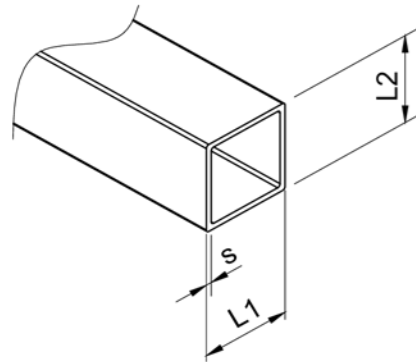

KVADRATNE KUTIJE

02004

L₁	L₂	S	Art.No.
12	12	1.0	0200401201210.20
15	15	1.2	0200401501512.20
20	20	1.2	0200402002012.20
20	20	1.5	0200402002015.20
25	25	1.2	0200402502512.20
25	25	1.5	0200402502515.20
30	30	1.2	0200403003012.20
30	30	1.5	0200403003015.20
30	30	2.0	0200403003020.20
40	40	1.0	0200404004010.20
40	40	1.5	0200404004015.20
40	40	2.0	0200404004020.20
50	50	2.0	0200405005020.20
60	60	1.5	0200406006015.20
60	60	2.0	0200406006020.20
80	80	2.0	0200408008020.20
80	80	3.0	0200408008030.20
100	100	2.0	0200410010020.20