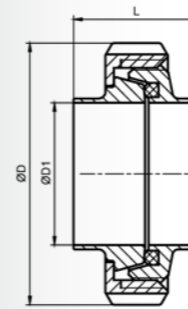

KOMPLETNA SPOJNICA

0301

DN	D	D₁	L	Art.No.
25	63	26	41	0301025063026.20
32	70	32	41.5	0301032070032.20
40	78	38	41.5	0301040078038.20
50	92	50	47.5	0301050092050.20
65	110	66	51	0301065110066.20
80	125	81	53.5	0301080125081.20
100	148	100	68	0301100148100.20
125	178	125	73	0301125178125.20
150	210	150	80	0301150210150.20