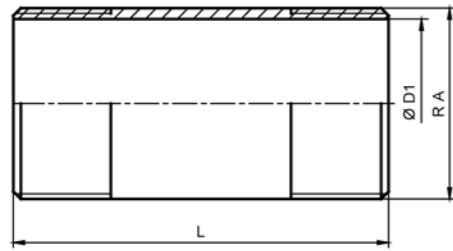

DUPLI NIPL

0381

A	D₁	D₂	L	Art.No.
DN 15 1/2"	16.1	21.3	60	0381015021016.20
DN 20 3/4"	21.7	26.9	60	0381020026021.20
DN 25 1"	27.3	33.7	60	0381025033027.20
DN 32 5/4"	36.0	42.4	80	0381032042036.20
DN 40 6/4"	41.9	48.3	80	0381040048041.20
DN 50 2"	53.1	60.3	100	0381050060053.20
DN 65 2 1/2"	68.9	76.1	100	0381065076068.20
DN 80 3"	80.9	88.9	120	0381080088080.20
DN 100 4"	105.3	114.3	120	0381100114105.20